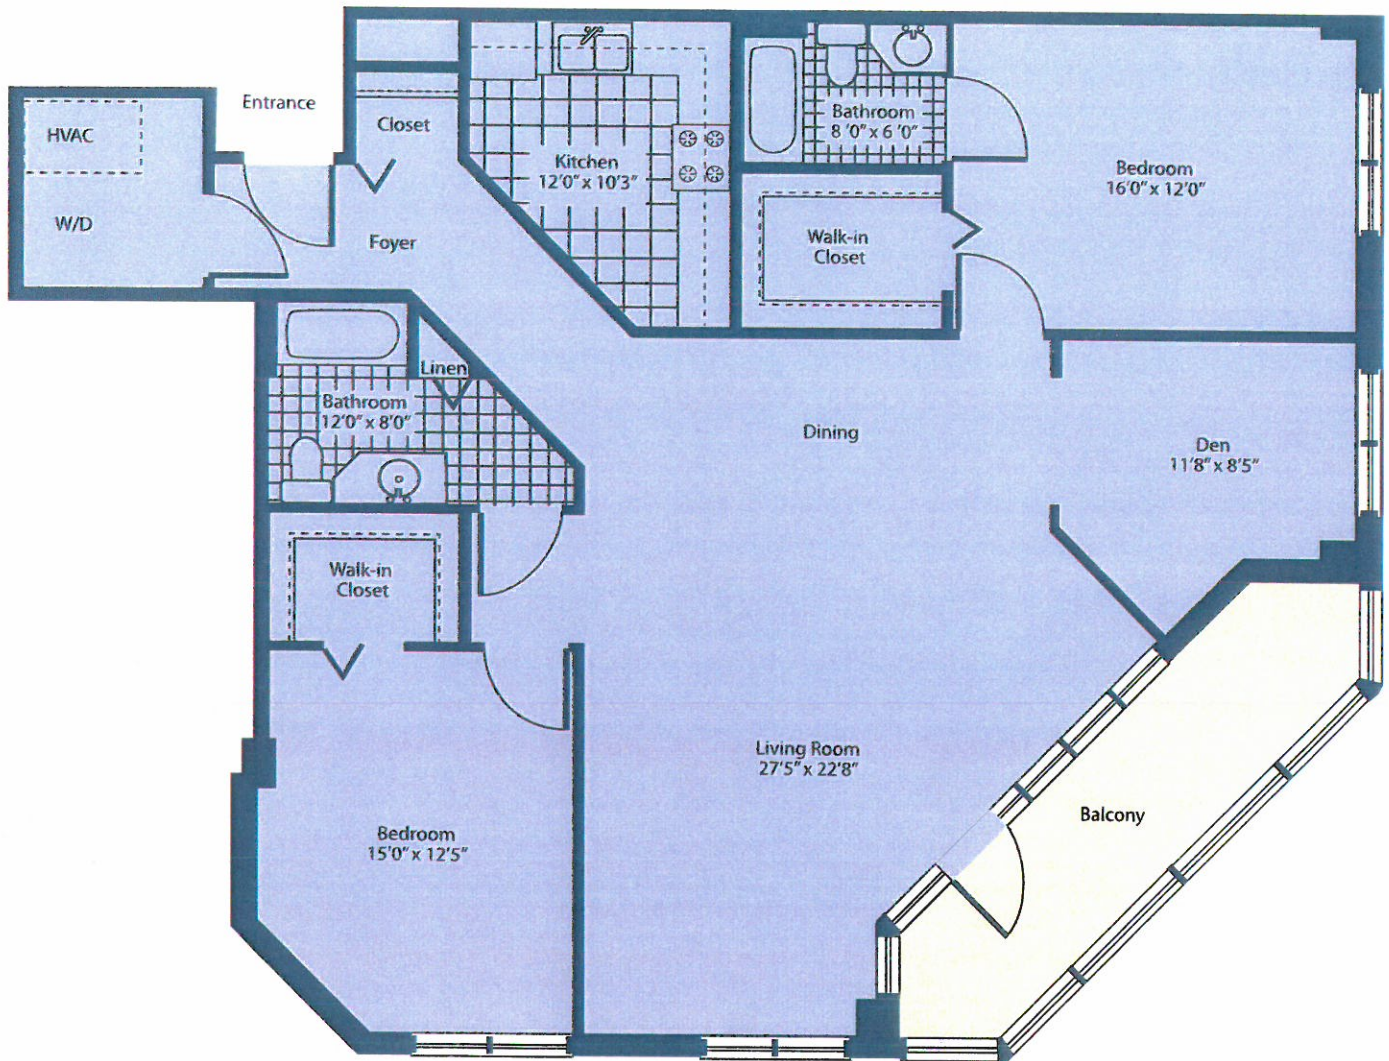

BAY WOODS
of ANNAPOLIS

The Magothy

Two Bedroom, Two Bath with Den & Enclosed Balcony
Approximately 1,600 Square Feet

The floor plans represented are drawings for illustrative purposes only and are subject to change, modification and availability. All dimensions and square footage are approximate.