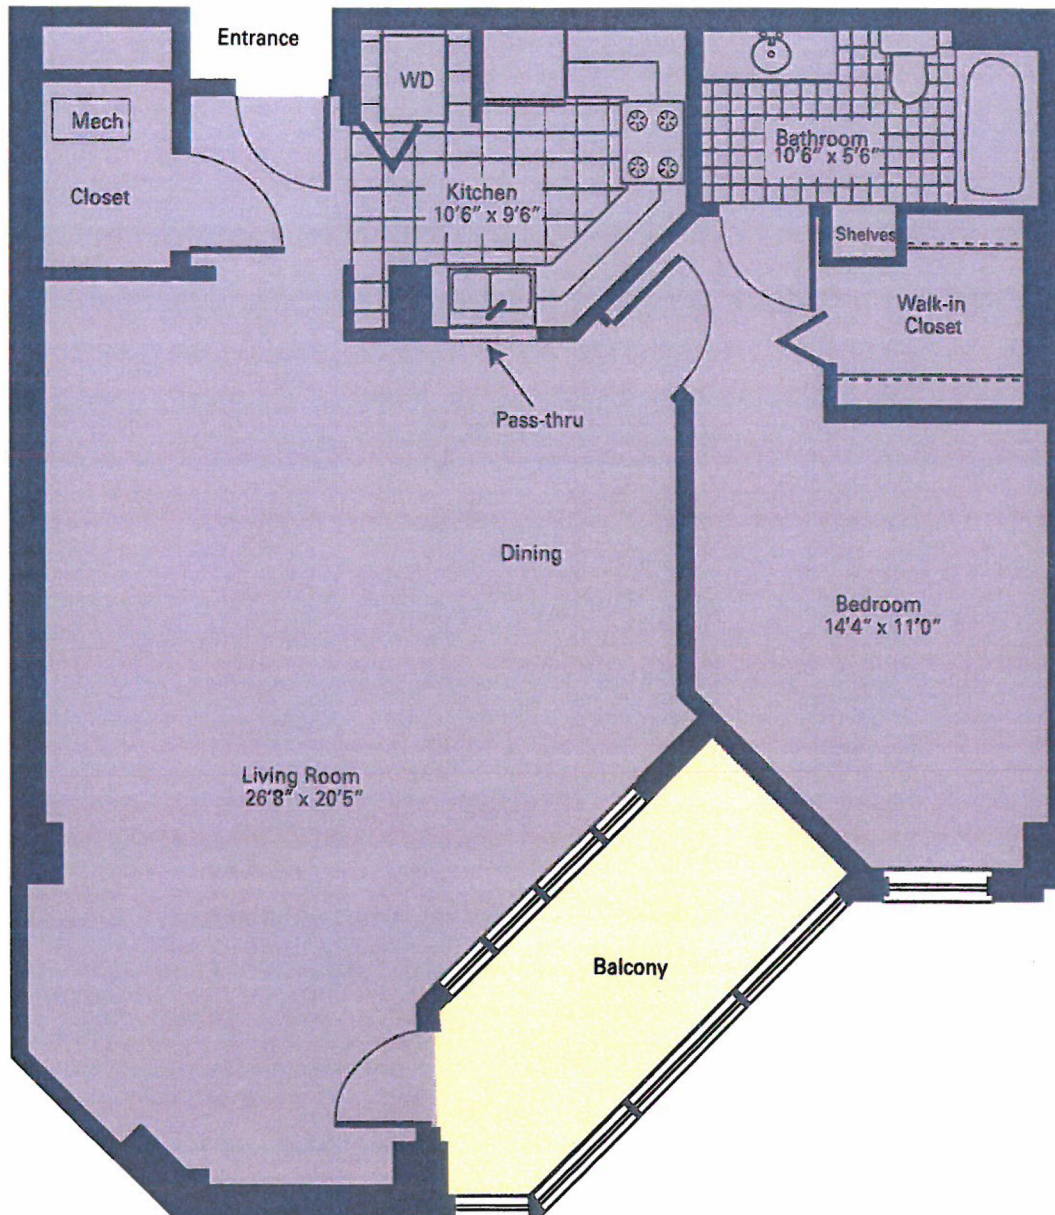

BAYWOODS
of ANNAPOLIS

The Chester

One Bedroom with Enclosed Balcony
Approximately 1,000 Square Feet

The floor plans represented are drawings for illustrative purposes only and are subject to change, modification and availability. All dimensions and square footage are approximate.