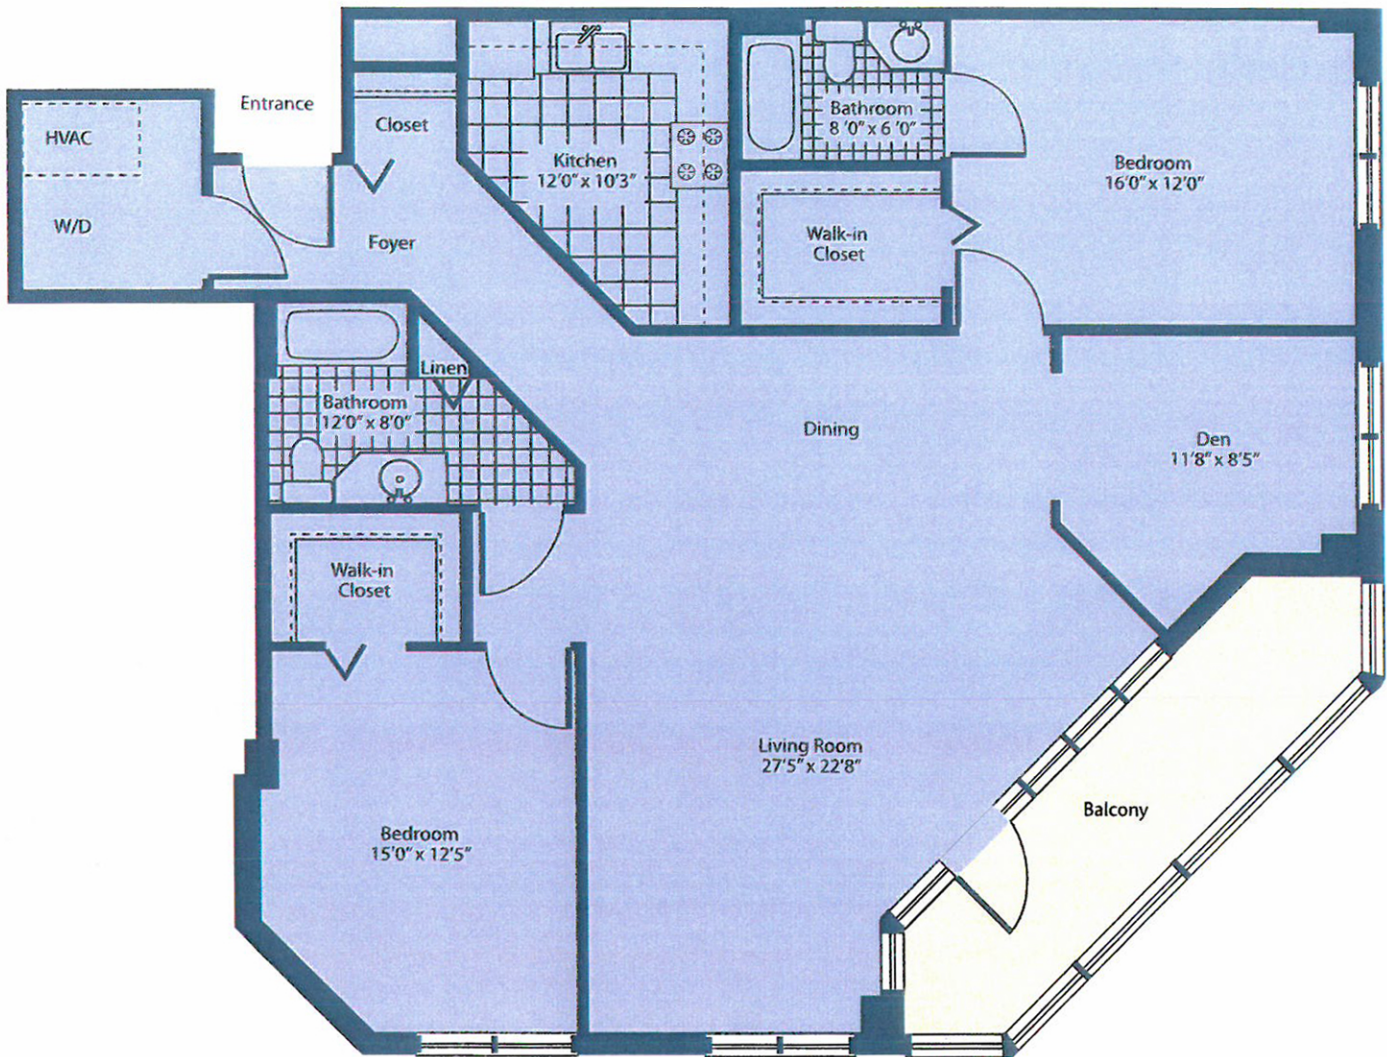

BAY WOODS
of ANNAPOLIS

The Magothy

Two Bedroom, Two Bath with Den & Enclosed Balcony
Approximately 1,600 Square Feet

The floor plans represented are drawings for illustrative purposes only and are subject to change, modification and availability. All dimensions and square footage are approximate.