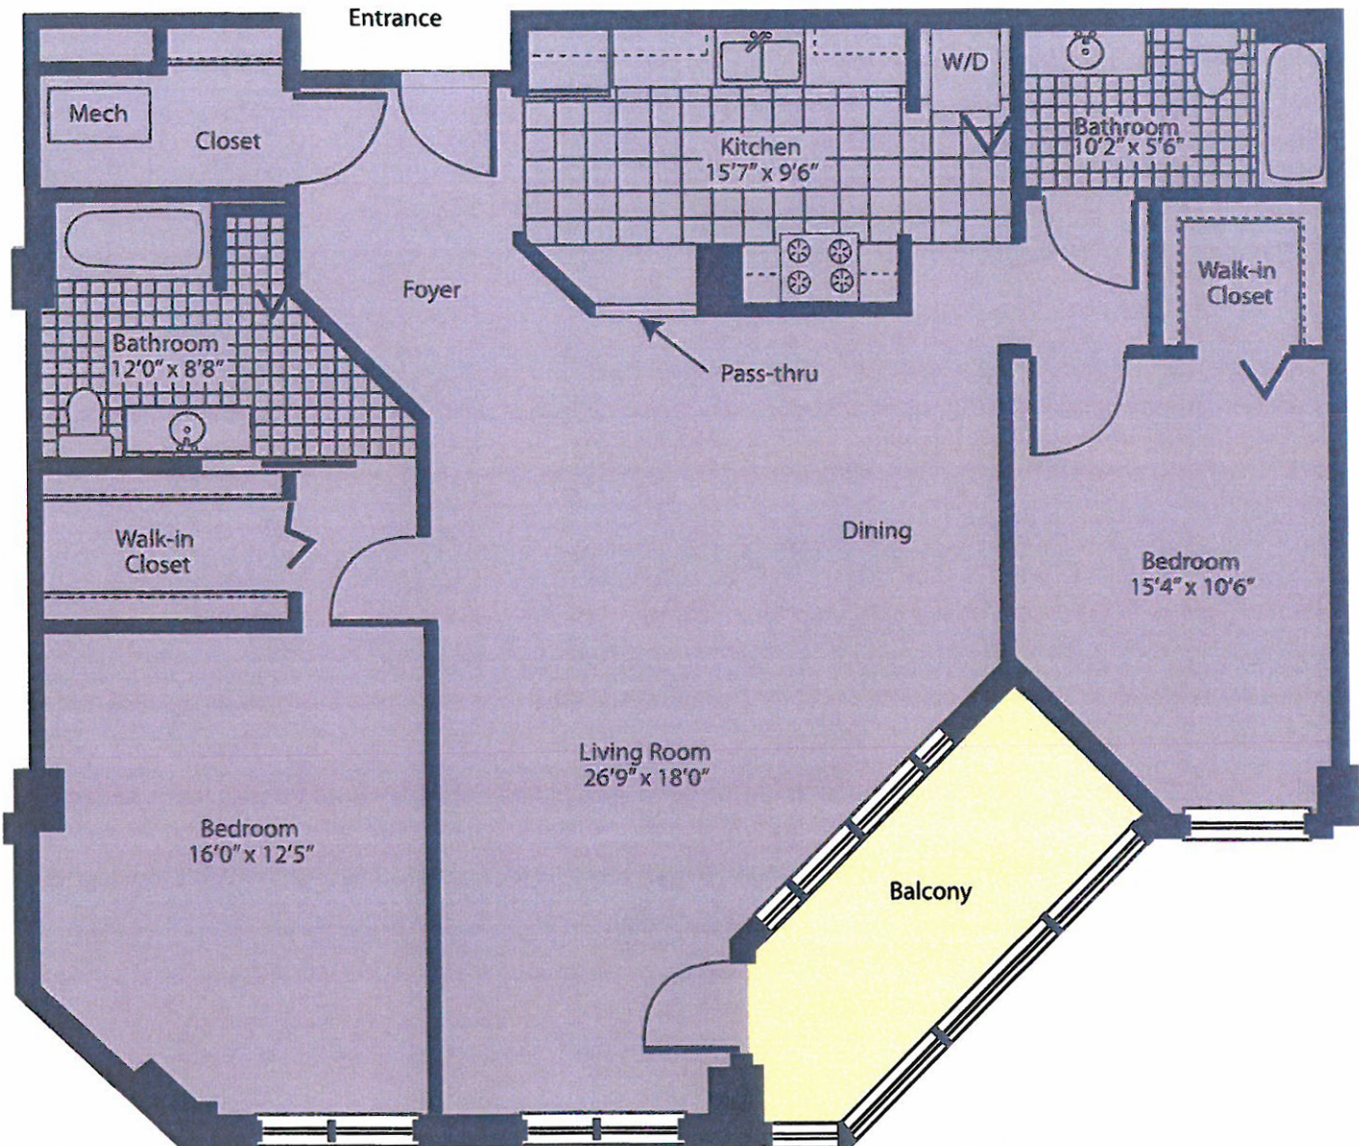

## The Severn

Two Bedroom, Two Bath with Enclosed Balcony  
Approximately 1,380 Square Feet

*The floor plans represented are drawings for illustrative purposes only and are subject to change, modification and availability. All dimensions and square footage are approximate.*