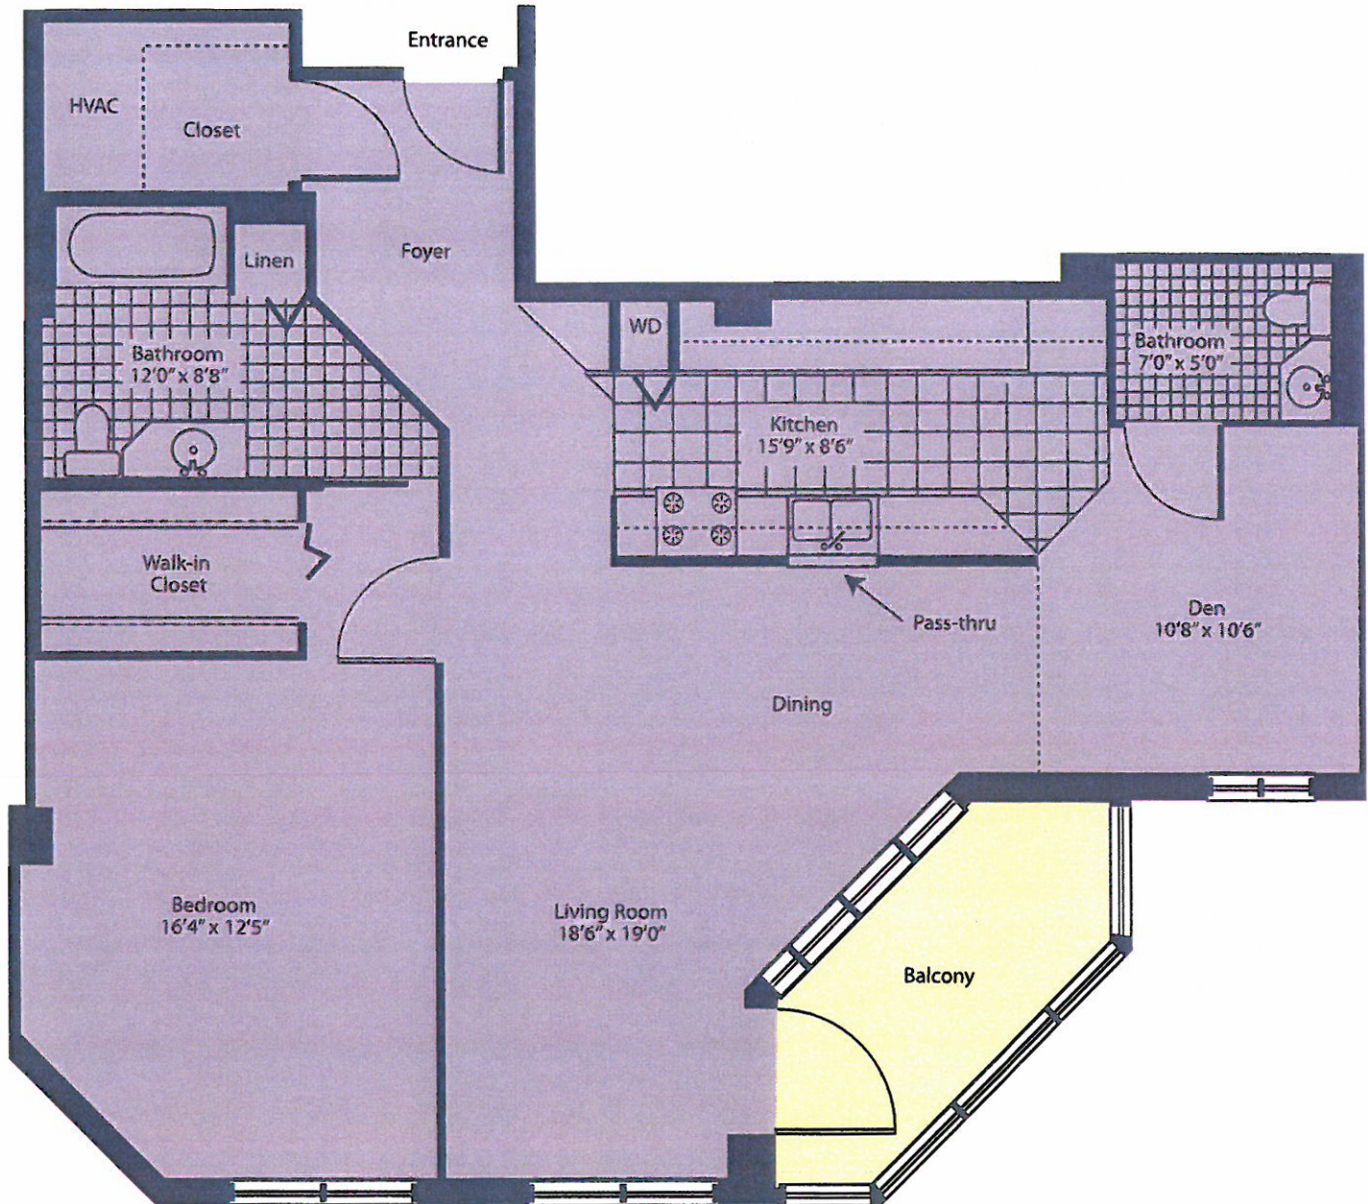

BAY WOODS
of ANNAPOLIS

The Wye II

One Bedroom, One & One Half Bath with Den & Enclosed Balcony
Approximately 1,100 Square Feet

The floor plans represented are drawings for illustrative purposes only and are subject to change, modification and availability. All dimensions and square footage are approximate.